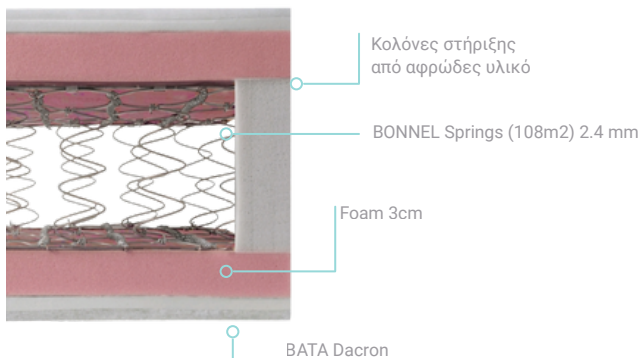

**5 YEARS
GUARANTEE**
FOR MATTRESS
DEFORMATION

**5 ΧΡΟΝΙΑ
ΕΓΓΥΗΣΗ**
ΓΙΑ ΠΑΡΑΜΟΡΦΩΣΗ
ΤΟΥ ΣΤΡΩΜΑΤΟΣ

Ένα στρώμα με σταθερή στήριξη και αξιόπιστη απόδοση, ιδανικό για όσους αναζητούν ένα ανθεκτικό και προσιτό στρώμα καθημερινής χρήσης.

Ο πυρήνας του αποτελείται από ελατήρια Bonnell (2.4 mm) με περιμετρικό ατσάλινο λαμάκι, προσφέροντας σταθερότητα και σωστή κατανομή βάρους. Οι πλευρικές κολόνες στήριξης από αφρώδες υλικό υψηλής ανθεκτικότητας ενισχύουν τη δομή του στρώματος, διατηρώντας το σχήμα του στο χρόνο.

Η επένδυση με Foam 3 cm και βάτες Dacron εξασφαλίζει επιπλέον ελαστικότητα και προστασία από μικροοργανισμούς, ενώ ο βαμβακερός τάπητας συμβάλλει στη φυσική κυκλοφορία του αέρα στο εσωτερικό.

Το ύφασμα Indigo και η μαύρη φάσα ολοκληρώνουν το σχεδιασμό του Siena, συνδυάζοντας απλότητα, ανθεκτικότητα και καθαρή αισθητική.

CODE	SIZE (cm)	PRICE (€)
L7018	101 - 110	540
L7019	141 - 150	600
L7020	151 - 160	680
L7021	171 - 180	840